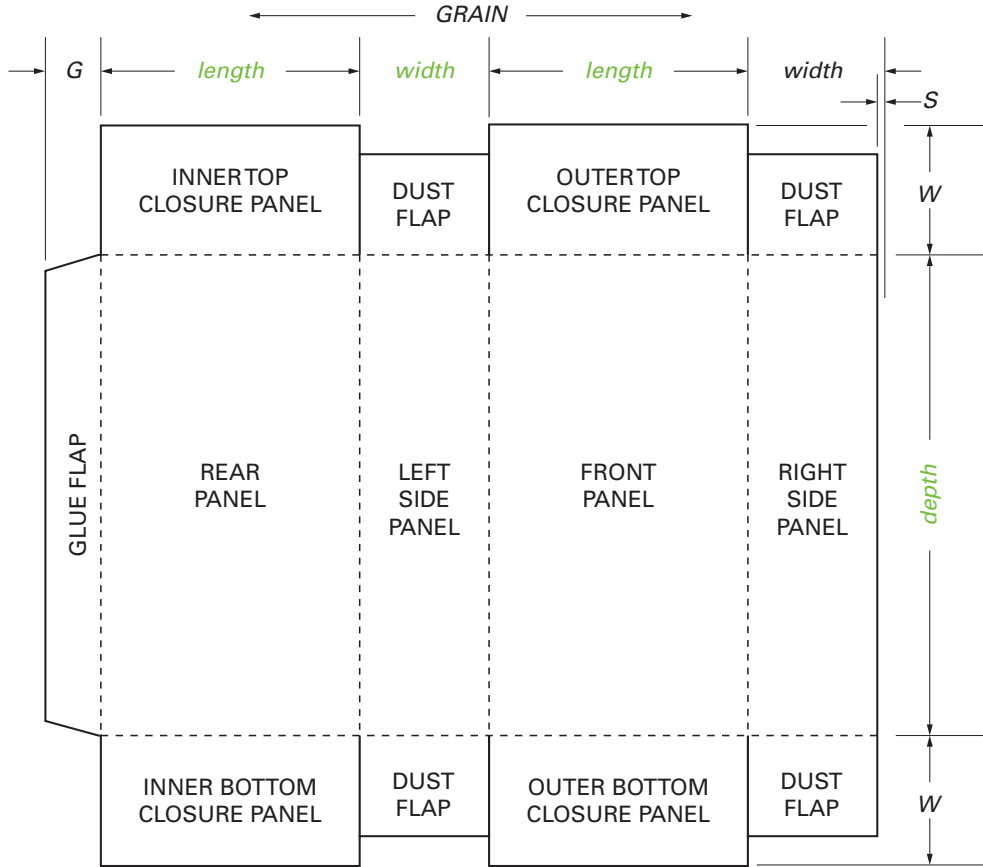

Full Overlap Seal End (FOSE)

This carton is generally assembled, filled and sealed on automatic, horizontal or vertical packaging equipment. This style is also beneficial for larger volume orders as it's not packed by hand. Additionally, each style seal end can feature a zipper-style tear strip on the top panel if chosen. Full flap style cannot reclose once the end consumer opens it from the top panel. Partial flap style allows carton to be reclosed by the end consumer. (Ex. cereal boxes)

Size measured: L x W x D