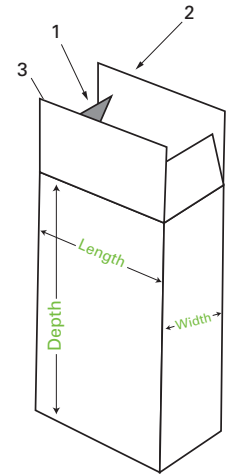

Full Overlap Seal End (FOSE)

This carton is generally assembled, filled and sealed on automatic, horizontal or vertical packaging equipment. This style is also beneficial for larger volume orders as it's not packed by hand. Additionally, each style seal end can feature a zipper-style tear strip on the top panel if chosen. Full flap style cannot reclose once the end consumer opens it from the top panel. Partial flap style allows carton to be reclosed by the end consumer. (Ex. cereal boxes)

Size measured: L x W x D